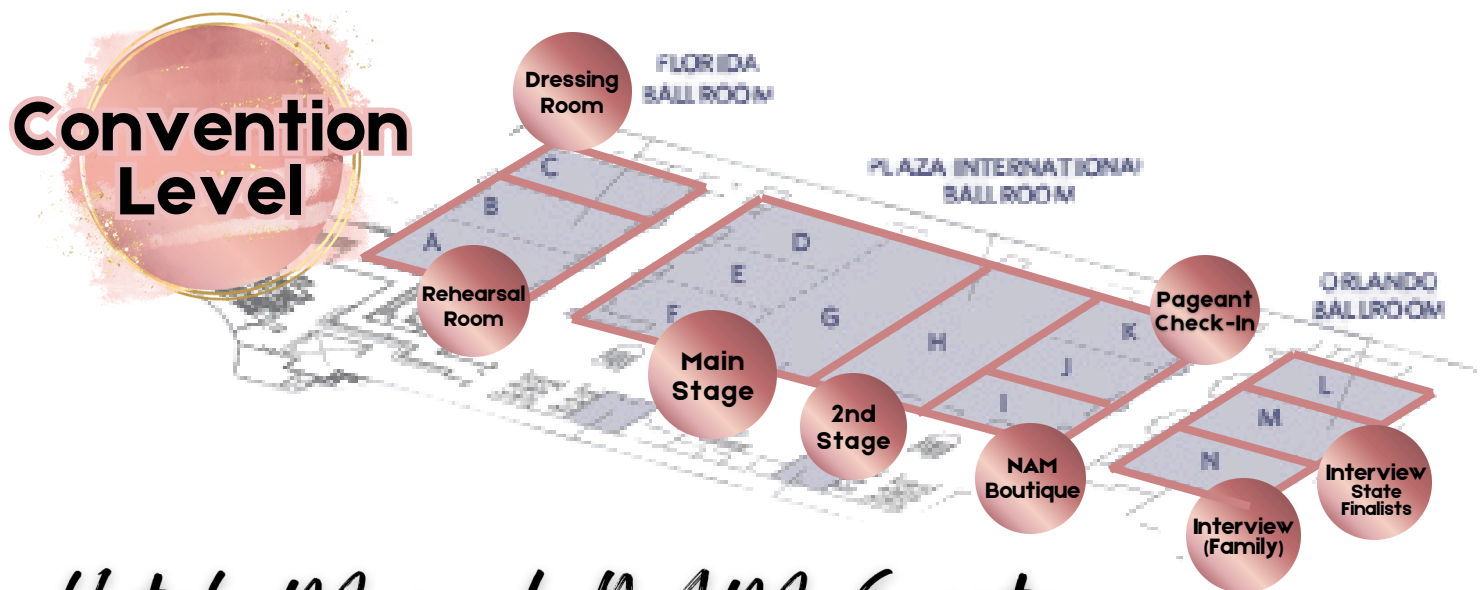

NAM Florida Jr. Pre-Teen Schedule

Dressing Room - Florida C Ballroom

Top Model Room - Discovery 44

Wednesday, July 23, 2025

FINAL

Time	Event	Meeting Room	Outfit	Notes
3:00pm - 4:45pm <i>Sign up on-line for a check-in time beginning one week prior to event</i>	REQUIRED Check-In <i>Check-In takes about 40 min to complete</i>	Plaza JK Foyer	Casual Clothes	Contestant and up to one guest only at check-in. All forms must be filled out and cut before arriving.
5:00pm - 6:15pm	OPTIONAL Crash Course	Plaza D-G Ballroom	Favorite PJ's	Contestant and family members welcome.
6:15pm - 7:00pm	OPTIONAL Welcome PJ Party	Plaza D-G Ballroom	Favorite PJ's	Contestant and family members welcome.
7:30pm - 8:15pm	REQUIRED Kickoff	Plaza D-G Ballroom	Favorite PJ's	Contestant and family members welcome.
8:30pm -9:30pm	OPTIONAL Talent Practice	Plaza D-G Ballroom	Outfit of Choice	* Slots are available on a first come-first served basis. The practice session will end promptly at 9:30.

Additional Parking Available at Icon Park

Don't forget to vote for Miss Personality before the end of your Final Rehearsal.

SCAN QR CODE

Or Go To:

<https://qrco.de/bg4mDF>

Hotel Map of NAM Events

NAM Boutique Hours

(located on Conv. Level in Plaza I Ballroom)

Thursday: 9am - 12pm

Friday: 2:45pm - 7pm

Saturday: 11am - 6:30pm

Sunday: 2:30pm - 5:30pm

 **NAM**
Unleash Your Potential!