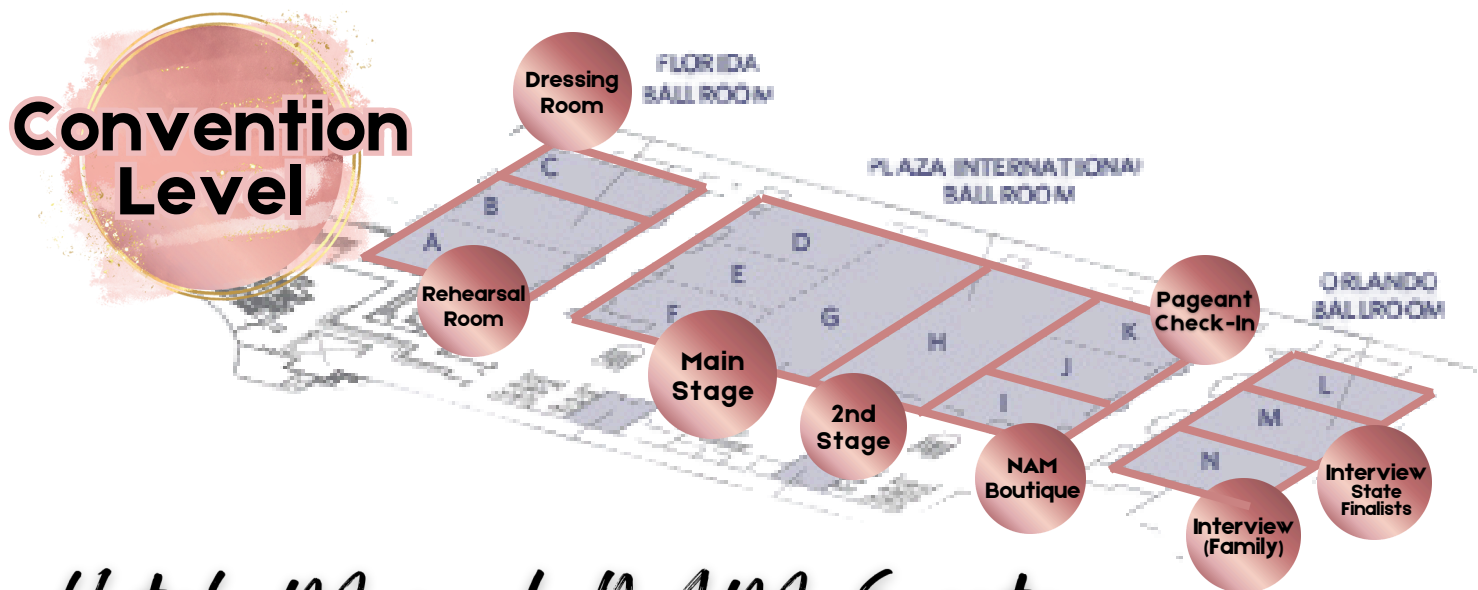

NAM Florida ELITE Schedule

Dressing Room - Florida C Ballroom

Top Model Room - Discovery 44

FINAL

Friday, July 25, 2025

Time	Event	Meeting Room	Outfit	Notes
11:30am - 2:30pm <i>Sign up on-line for a check-in time beginning one week prior to pageant</i>	REQUIRED Check-In <i>Check-In takes about 40 min to complete</i>	Plaza JK Foyer	Casual Clothes	Contestant and up to one guest only at check-in. All forms must be filled out and cut before arriving.
4:00pm - 5:30pm	OPTIONAL Crash Course	Florida AB Ballroom	Favorite PJ's	Contestant and up to one guest only at crash course.
5:30pm - 6:15pm	OPTIONAL Welcome PJ Party	Florida AB Ballroom	Favorite PJ's	Contestant only at the Welcome Party.

Time	Event	Meeting Room	Outfit	Notes
8:30am - 9:30am	REQUIRED Personal Introduction Competition	Plaza D-G Ballroom	Interview Outfit	Family and Friends Welcome
11:45am - 12:30pm	REQUIRED Interviews	Orlando M Ballroom	Interview Outfit	Family Waiting Room is Orlando N
1:00pm - 2:30pm	REQUIRED Final Pageant Rehearsal	Plaza D-G Ballroom	Casual Clothes	Contestant Only
4:00pm	REQUIRED Report to Dressing Room	Florida ABC Ballroom	Production Number Outfit	Report to the dressing room in your Production Number Outfit. Bring Formal Gown and all accessories with you.
4:30pm - 6:30pm	REQUIRED Pageant Finale	Plaza D-G Ballroom	Production Number Outfit followed by Formal Gown	This is a ticketed event. Age 3 and younger do not need a ticket, but must sit in a lap.

Additional Parking Available at Icon Park

Don't forget to vote for Miss Personality before the end of your Final Rehearsal.

SCAN QR CODE

Or Go To:

<https://qrco.de/bg4mDF>

Hotel Map of NAM Events

NAM Boutique Hours

(located on Conv. Level in Plaza I Ballroom)

Thursday: 9am - 12pm

Friday: 2:45pm - 7pm

Saturday: 11am - 6:30pm

Sunday: 2:30pm - 5:30pm

 **NAM**
Unleash Your Potential!