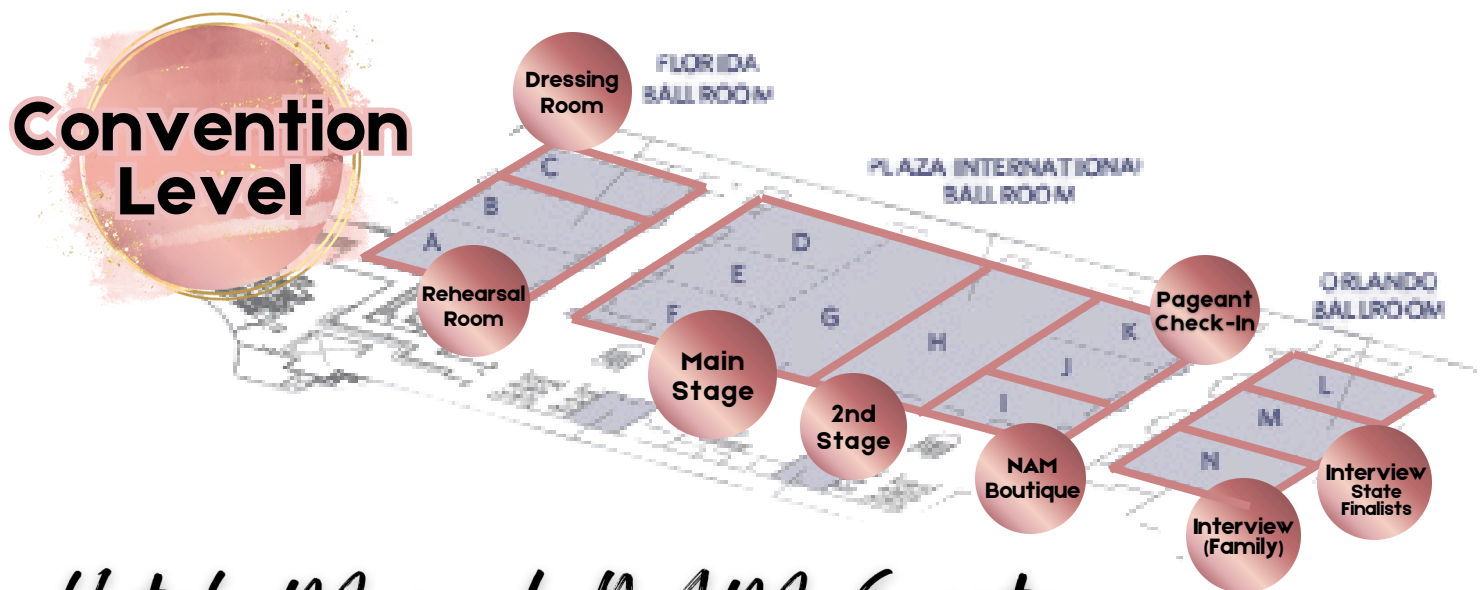

NAM Florida Princess Schedule

Dressing Room - Florida C Ballroom

Top Model Room - Discovery 44

Wednesday, July 23, 2025

FINAL

Time	Event	Meeting Room	Outfit	
3:00pm - 4:45pm <i>Sign up on-line for a check-in time beginning one week prior to event</i>	REQUIRED Check-In <i>Check-In takes about 40 min to complete</i>	Plaza JK Foyer	Casual Clothes	Contestant and up to one guest only at check-in. All forms must be filled out and cut before arriving.
5:00pm - 6:15pm	OPTIONAL Crash Course	Plaza D-G Ballroom	Favorite PJ's	Contestant and family members welcome.
6:15pm - 7:00pm	OPTIONAL Welcome PJ Party	Plaza D-G Ballroom	Favorite PJ's	Contestant and family members welcome.
7:30pm - 8:15pm	REQUIRED Kickoff	Plaza D-G Ballroom	Favorite PJ's	Contestant and family members welcome.
8:30pm - 9:30pm	OPTIONAL Talent Practice	Plaza D-G Ballroom	Outfit of Choice	* Slots are available on a first come-first served basis. The practice session will end promptly at 9:30.

Additional Parking Available at Icon Park

Don't forget to vote for Miss Personality before the end of your Final Rehearsal.

SCAN QR CODE

Or Go To:

<https://qrco.de/bg4mDF>

Hotel Map of NAM Events

NAM Boutique Hours

(located on Conv. Level in Plaza I Ballroom)

Thursday: 9am - 12pm

Friday: 2:45pm - 7pm

Saturday: 11am - 6:30pm

Sunday: 2:30pm - 5:30pm

 **NAM**
Unleash Your Potential!